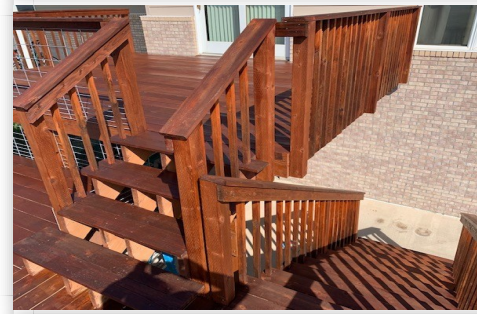

Plenty of space, peaceful, quiet, outstanding views and convenient to town! All this describes this home on 55 acres less than 2 miles from Lewistown. Enjoy your morning coffee and the sunrise from the covered front patio; in the afternoon, watch the sunsets from the two-tiered deck or patio out the back doors. The land is a good combination of hay field and grazing pastures; perfect as a horse property, a small livestock operation or for 4-H and FFA project animals. Overlooking the Casino Creek Reservoir, this property is great for wildlife watching, hiking and enjoyment of the outdoors. And, in every direction, one sees the splendor and grandeur of the Lewistown area.