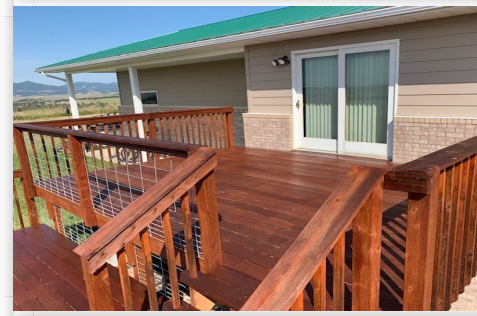

MLS# : 25065-13962

Type : Country Homes

Beds: 3

Year Built : 1994

Address : 1448 Castle Butte Rd , Lewistown , Montana , 59457

Price : \$639,000

Size : 55 Acres

Baths : 3.0

FEATURES

- ✓ Country Living
- ✓ Central Montana Home & Acreage
- ✓ Montana Acreage
- ✓ Rural Living
- ✓ Mountain Views
- ✓ Montana Horse Property
- ✓ Out of Town Living
- ✓ Wildlife in your Backyard

ABOUT THE PROPERTY

Plenty of space, peaceful, quiet, outstanding views and convenient to town! All this describes this home on 55 acres less than 2 miles from Lewistown. Enjoy your morning coffee and the sunrise from the covered front patio; in the afternoon, watch the sunsets from the two-tiered deck or patio out the back doors. The land is a good combination of hay field and grazing pastures; perfect as a horse property, a small livestock operation or for 4-H and FFA project animals. Overlooking the Casino Creek Reservoir, this property is great for wildlife watching, hiking and enjoyment of the outdoors. And, in every direction, one sees the splendor and grandeur of the Lewistown area.